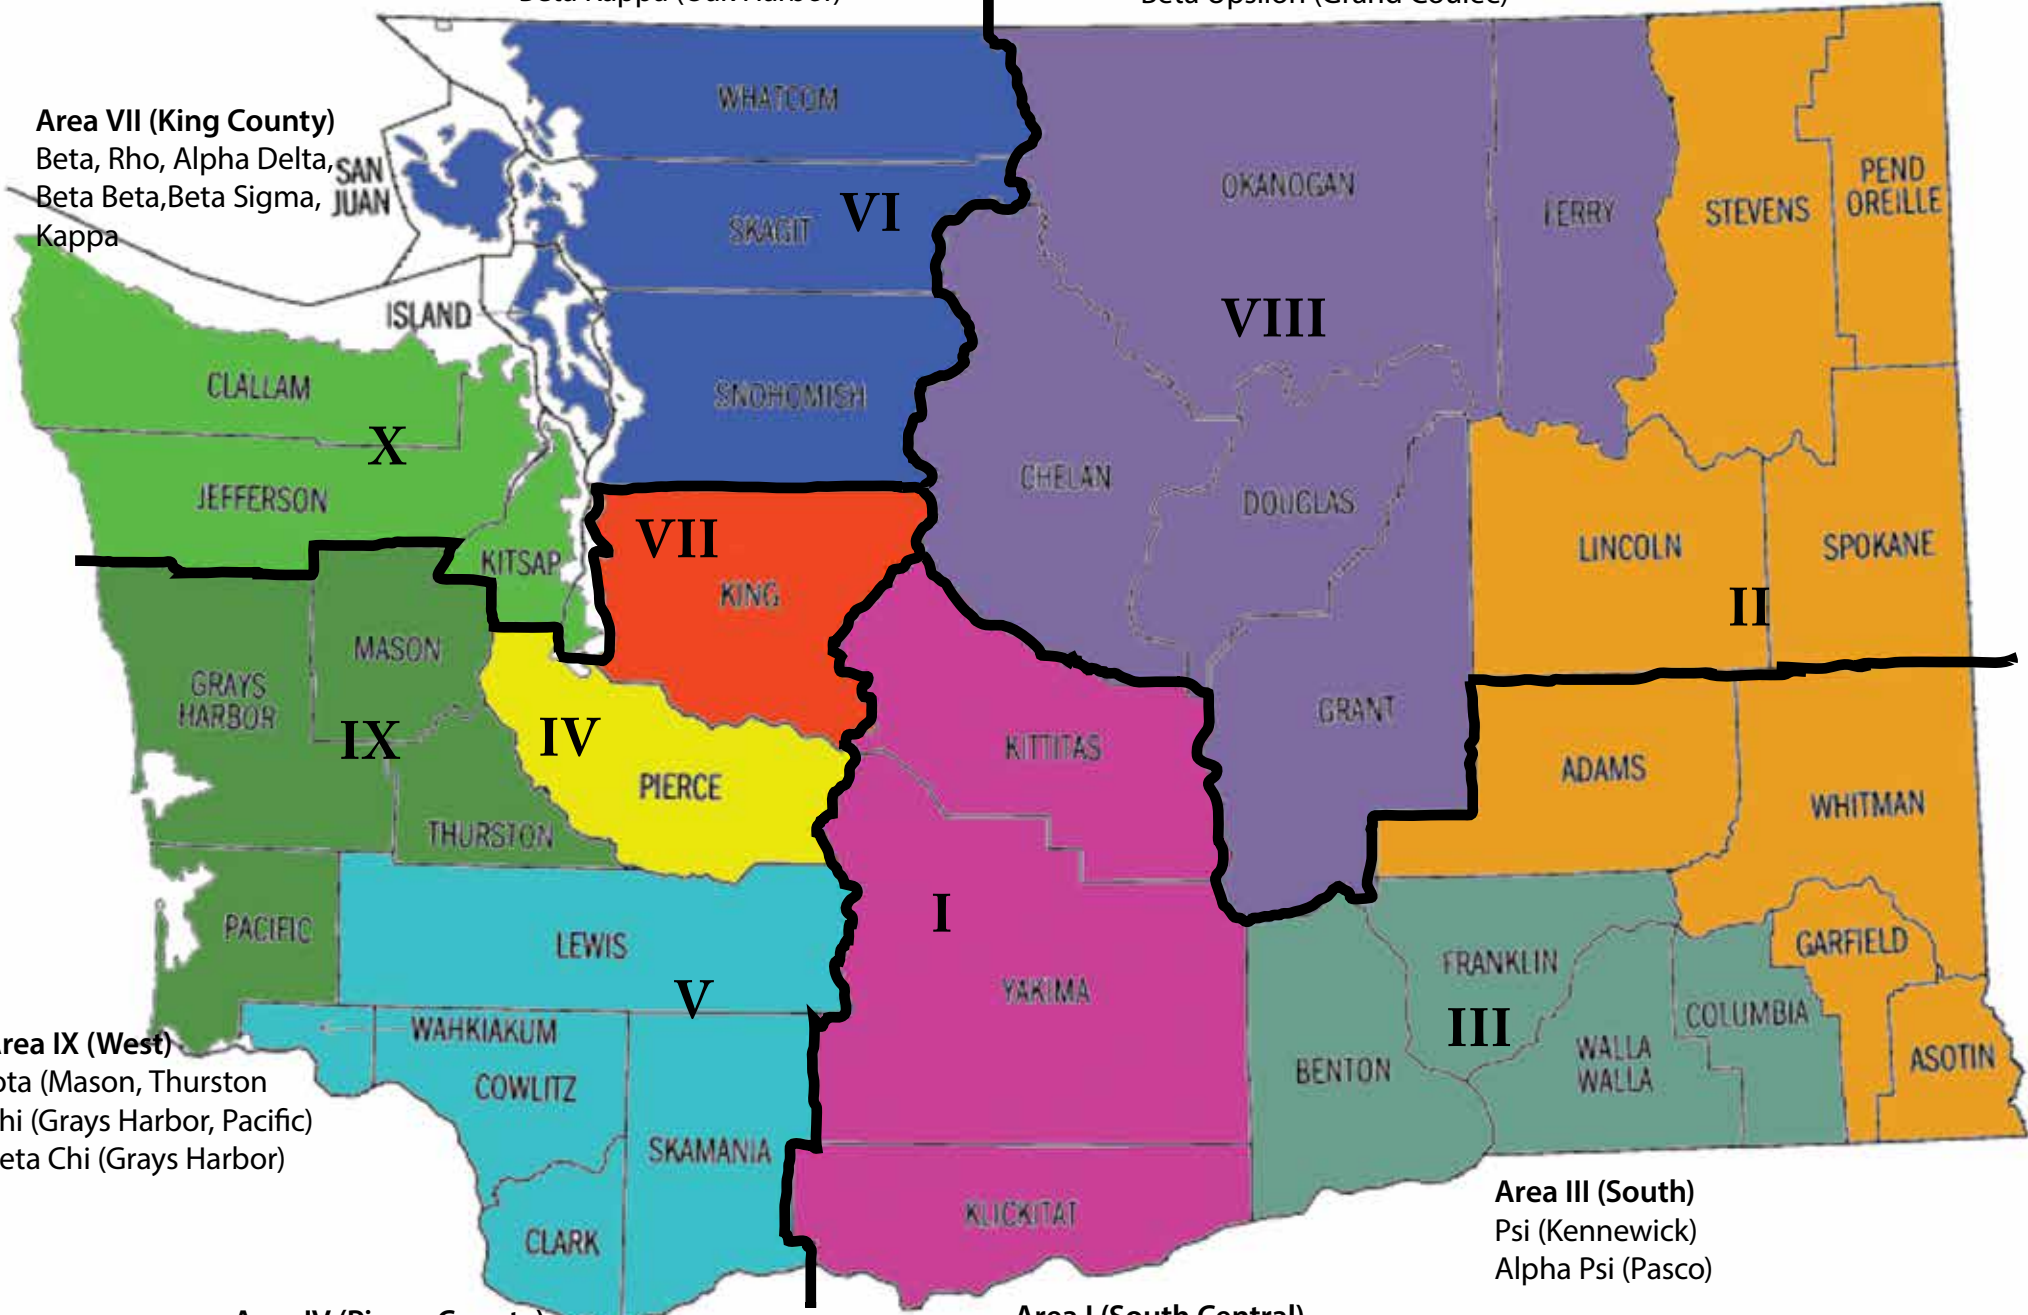

Area X (Peninsula)
Alpha Sigma (Kitsap Peninsula)

Area VI (Northwest)
Lambda (Bellingham)
Beta Kappa (Oak Harbor)

Area VIII (North Central)
Zeta (Wenatchee)
Beta Upsilon (Grand Coulee)

Area II (East)
Eta (Spokane)

Area VII (King County)
Beta, Rho, Alpha Delta,
Beta Beta, Beta Sigma,
Kappa

Area IV (Pierce County)
Alpha, Kappa
Alpha Tau, Beta Delta

Area V (Southwest)
Mu (Vancouver)
Chi (Longview)

Area I (South Central)
Theta (Yakima)
Alpha Zeta (Goldendale)
Alpha Lambda (Lower Yakima)

Area III (South)
Psi (Kennewick)
Alpha Psi (Pasco)

Quadrant 1 - Areas 6, 7, 10
Quadrant 2 - Areas 2, 8
Quadrant 3 - Areas 4, 5, 9
Quadrant 4 - Areas 1, 3